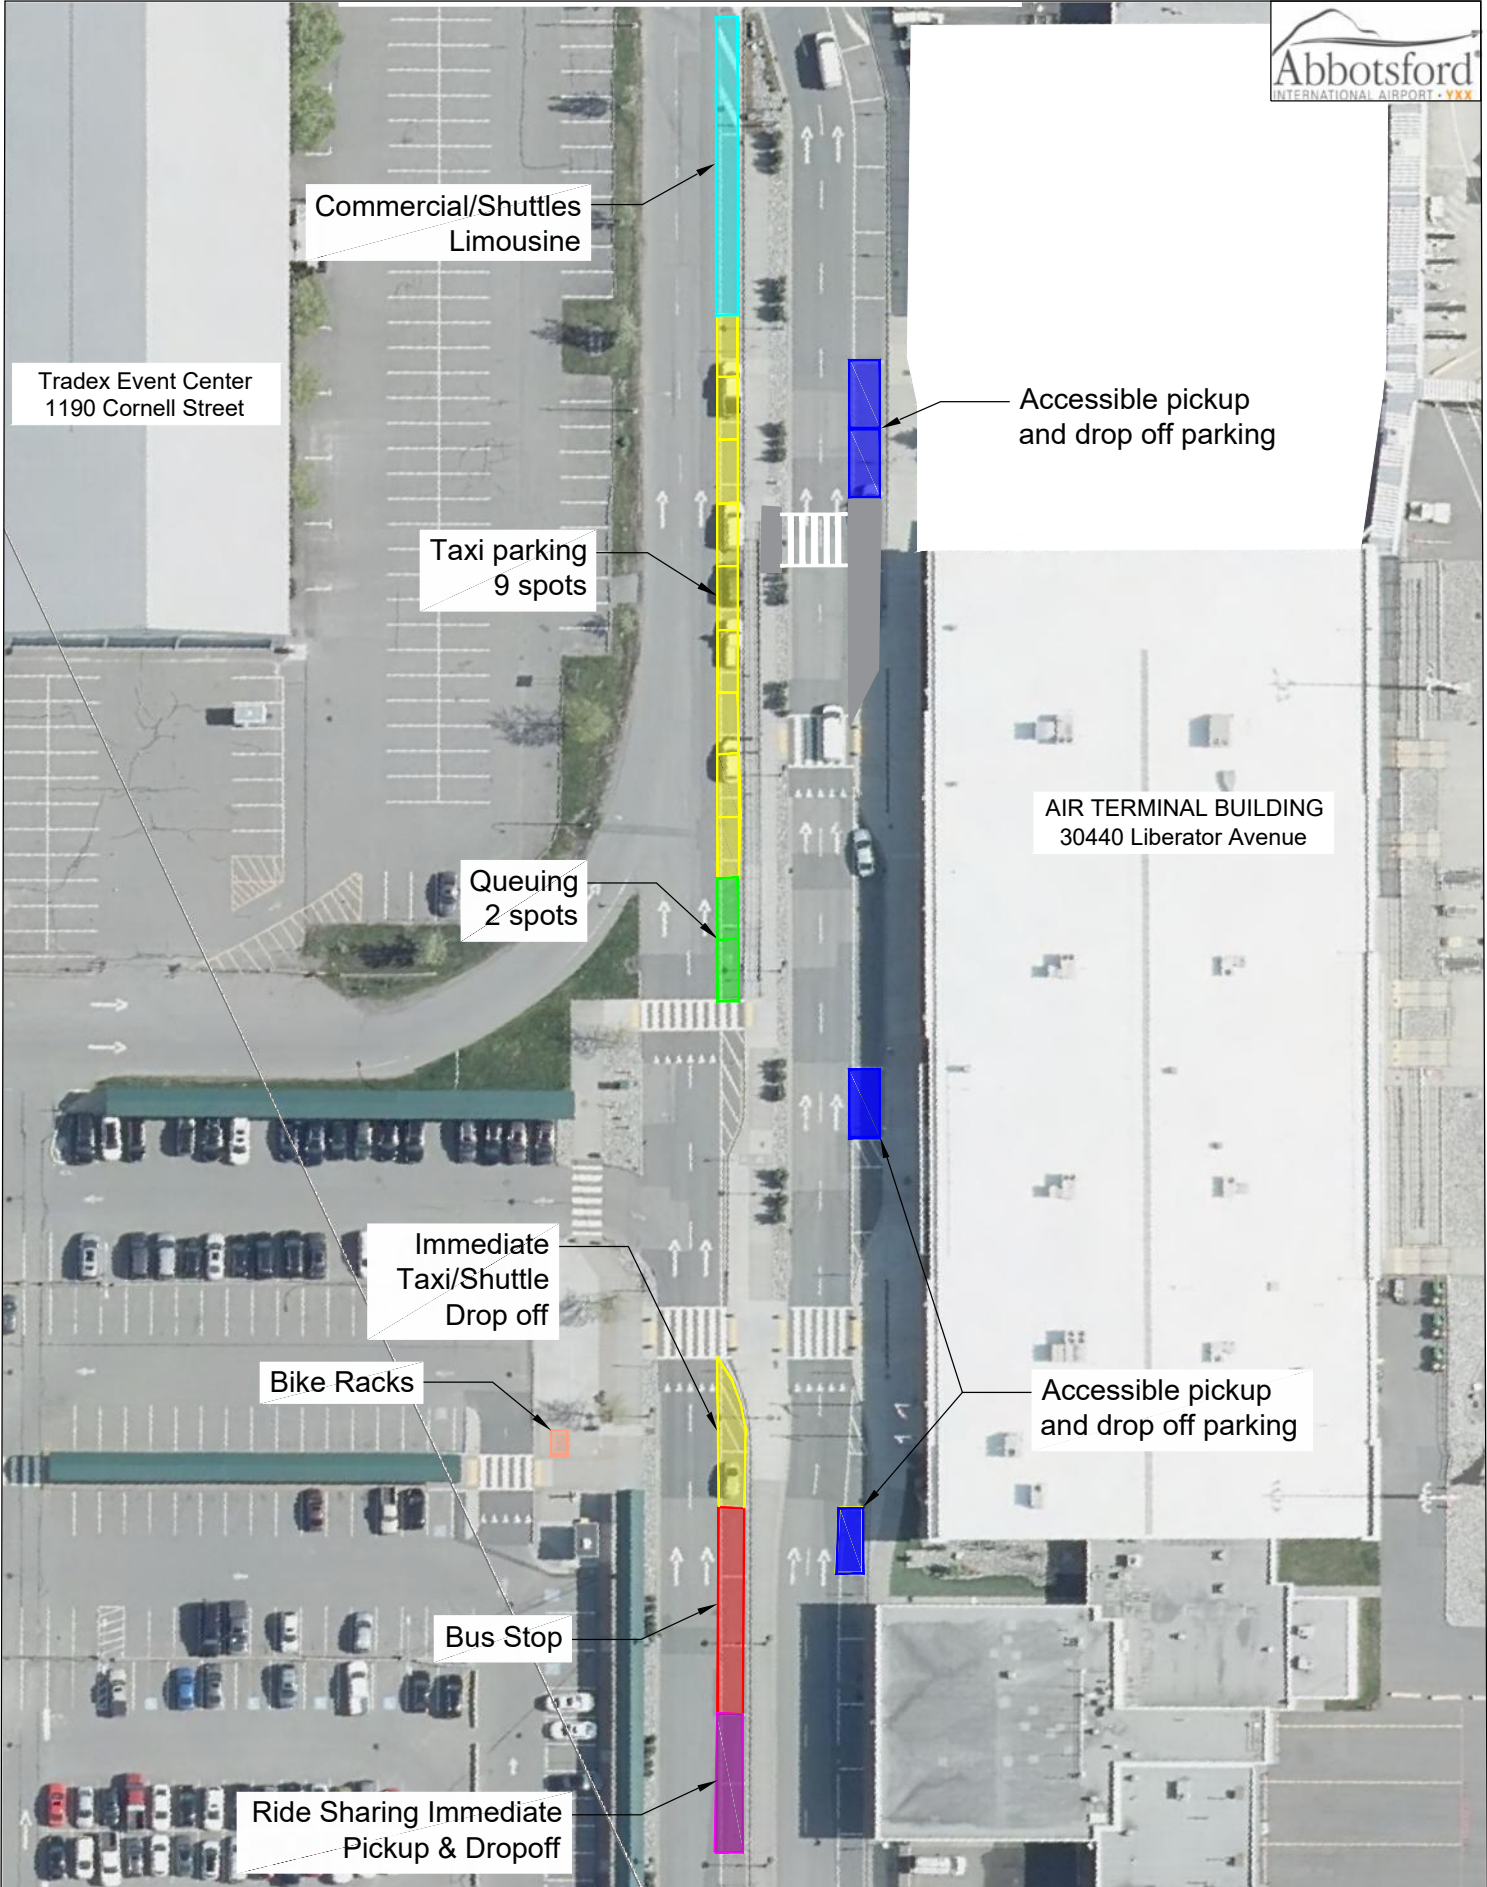

ABBOTSFORD INTERNATIONAL AIRPORT CURB QUEUING

Commercial/Shuttles
Limousine

Tradex Event Center
1190 Cornell Street

Taxi parking
9 spots

Queuing
2 spots

Immediate
Taxi/Shuttle
Drop off

Bike Racks

Bus Stop

Ride Sharing Immediate
Pickup & Dropoff

Accessible pickup
and drop off parking

AIR TERMINAL BUILDING
30440 Liberator Avenue

Accessible pickup
and drop off parking